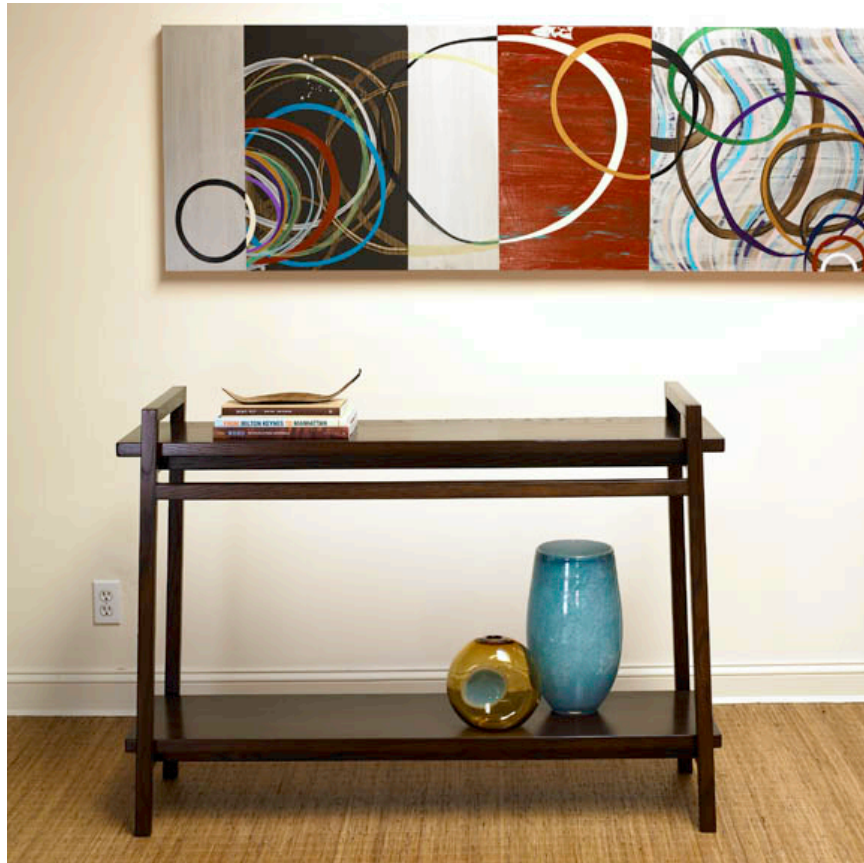

COMERFORD  
COLLECTION

BRIDGEHAMPTON CONSOLE

50" w x 17" d x 36" h

Walnut with brown stain

12 weeks

\$5,600

Woods, finishes and sizes available custom