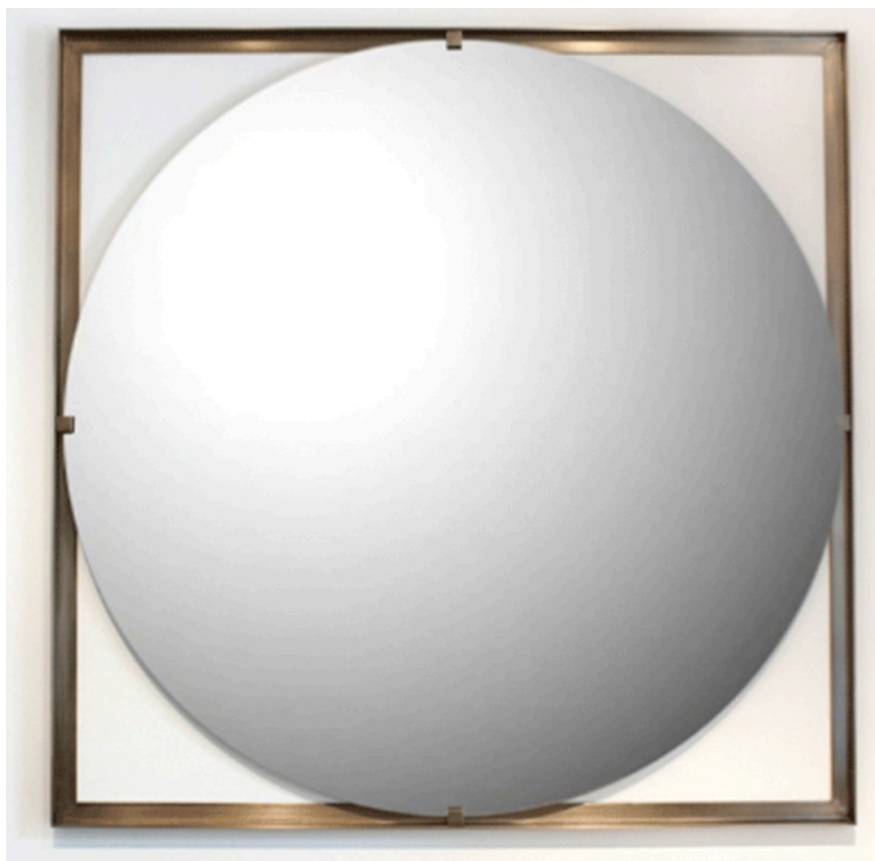

COMERFORD
COLLECTION

GALT MIRROR

37" W x 2" D x 37" H

Convex with bronze frame

Call for stock

\$1,575 each

Additional sizes and options:

18" x 1" x 18" with convex mirror, \$1,150

18" x 1" x 18" with flat mirror, \$1,350

37" x 2" x 37" with flat mirror, \$1,775

48" x 2" x 48" with flat mirror, \$2,080 (available with flat mirror only)